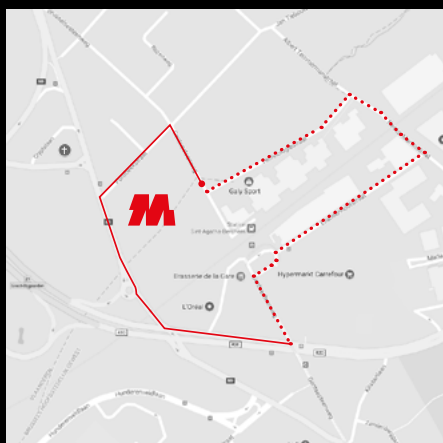

DIRECTIONS TO MEDIAGENIX HEAD OFFICE

Main entrance - Reception

BCBW Business Center
Nieuwe Gentssesteenweg 21/1
1702 Groot-Bijgaarden

Car park entrance

BCBW Business Center
Gentssesteenweg 1440
1082 Sint-Agatha-Berchem

**Note that the traffic situation has changed.
Your satnav (GPS) may not yet have this new information.**

For people coming by car from the direction Brussels City Centre.

Do not turn right onto the Gentssesteenweg as this road is blocked at the Sint-Agatha-Berchem railway station. Instead, continue some 300 metres on the same road (R20) and turn right onto the Zelliksesteenweg (N9) - at the Randstad building, where the road starts changing into the E40 motorway. On the roundabout go straight ahead - direction Zellik, take the first right (Pontbeekstraat), then the first right again (Gentssesteenweg) and turn right onto the parking right before the BNP Paribas totem.

For people coming by car from the direction E40 (Ghent).

At the end of the E40 motorway, take exit N9 Asse-Zellik.

Car park entrance (2)

BCBW Business Center
Gentssesteenweg 1440
1082 Sint-Agatha-Berchem
(satnav N 50°52'24.3",
E 4°17'18.4")

The train station of Sint-Agatha-Berchem is at walking distance (300 m). Several bus and tram lines have a stop there.

[view in Google Maps >](#)

- From Gentssesteenweg, turn into the parking at the green-and-white BNP-Paribas totem (2).
- Drive towards the far end of the parking and ring the bell (3). Immediately after the barrier, to your left, you will find the entrance to the parking.