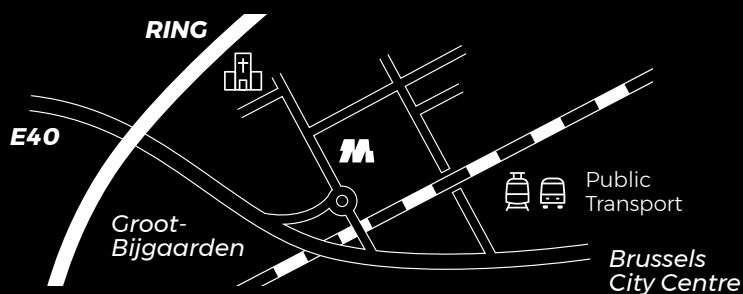

DIRECTIONS TO MEDIAGENIX HEAD OFFICE

Main entrance - Reception

BCBW Business Center
Nieuwe Gentssesteenweg 21/1
1702 Groot-Bijgaarden

Car park entrance

BCBW Business Center
Gentssesteenweg 1440
1082 Sint-Agatha-Berchem

**Note that the traffic situation has changed.
Your satnav (GPS) may not yet have this new information.**

For people coming by car from the direction Brussels City Centre.

Do not turn right onto the Gentssesteenweg as this road is blocked at the Sint-Agatha-Berchem railway station. Instead, continue some 300 metres on the same road (R20) and turn right onto the Zelliksesteenweg (N9) - at the Randstad building, where the road starts changing into the E40 motorway. On the roundabout go straight ahead - direction Zellik, take the first right (Pontbeekstraat), then the first right again (Gentssesteenweg) and turn right onto the parking right before the BNP Paribas totem.

For people coming by car from the direction E40 (Ghent).

At the end of the E40 motorway, take exit N9 Asse-Zellik.

Car park entrance (2)

BCBW Business Center
Gentssesteenweg 1440
1082 Sint-Agatha-Berchem
(satnav N 50°52'24.3",
E 4°17'18.4")

The train station of Sint-Agatha-Berchem is at walking distance (300 m). Several bus and tram lines have a stop there.

[view in Google Maps >](#)

- From Gentssesteenweg, turn into the parking at the green-and-white BNP-Paribas totem (2).
- Drive towards the far end of the parking and ring the bell (3). Immediately after the barrier, to your left, you will find the entrance to the parking.