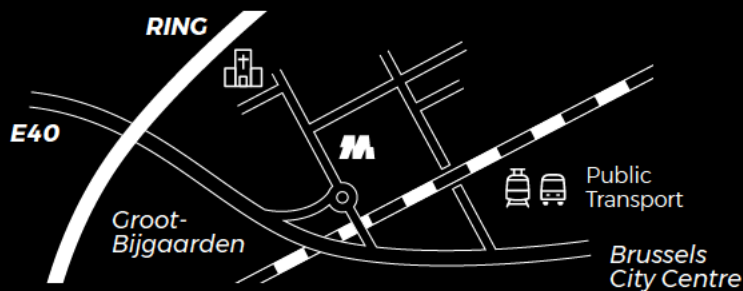

DIRECTIONS TO MEDIAGENIX HEAD OFFICE

Main entrance - Reception

BCBW Business Center
Nieuwe Gentssesteenweg 21/1
1702 Groot-Bijgaarden

Car park entrance

BCBW Business Center
Gentssesteenweg 1440
1082 Sint-Agatha-Berchem

**Note that the traffic situation has changed.
Your satnav (GPS) may not yet have this new information.**

For people coming by car from the direction Brussels City Centre.

Do not turn right onto the Gentssesteenweg as this road is blocked at the Sint-Agatha-Berchem railway station. Instead, continue some 300 metres on the same road (R20) and turn right onto the Zelliksesteenweg (N9) - at the Randstad building, where the road starts changing into the E40 motorway. On the roundabout go straight ahead - direction Zellik, take the first right (Pontbeekstraat), then the first right again (Gentssesteenweg) and turn right onto the parking right before the BNP Paribas totem.

For people coming by car from the direction E40 (Ghent).

At the end of the E40 motorway, take exit N9 Asse-Zellik.

Car park entrance (2)

BCBW Business Center
Gentssesteenweg 1440
1082 Sint-Agatha-Berchem
(satnav N 50°52'24.3",
E 4°17'18.4")

The train station of Sint-Agatha-Berchem is at walking distance (300 m). Several bus and tram lines have a stop there.

[view in Google Maps >](#)

- From Gentssesteenweg, turn into the parking at the green-and-white BNP-Paribas totem (2).
- Drive towards the far end of the parking and ring the bell (3). Immediately after the barrier, to your left, you will find the entrance to the parking.