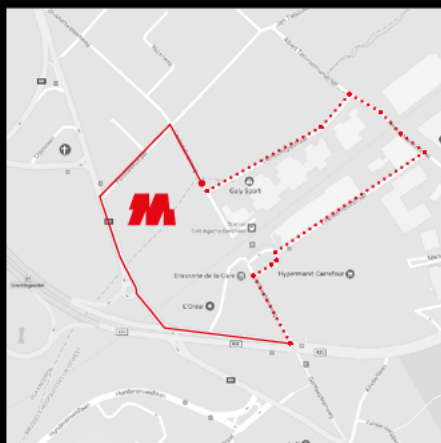

DIRECTIONS TO MEDIAGENIX HEAD OFFICE

Main entrance - Reception

BCBW Business Center
Nieuwe Gentssesteenweg 21/1
1702 Groot-Bijgaarden

Car park entrance

BCBW Business Center
Gentssesteenweg 1440
1082 Sint-Agatha-Berchem

**Note that the traffic situation has changed.
Your satnav (GPS) may not yet have this new information.**

For people coming by car from the direction Brussels City Centre.

Do not turn right onto the Gentssesteenweg as this road is blocked at the Sint-Agatha-Berchem railway station. Instead, continue some 300 metres on the same road (R20) and turn right onto the Zelliksesteenweg (N9) - at the Randstad building, where the road starts changing into the E40 motorway. On the roundabout go straight ahead - direction Zellik, take the first right (Pontbeekstraat), then the first right again (Gentssesteenweg) and turn right onto the parking right before the BNP Paribas totem.

For people coming by car from the direction E40 (Ghent).

At the end of the E40 motorway, take exit N9 Asse-Zellik.

Car park entrance (2)

BCBW Business Center
Gentssesteenweg 1440
1082 Sint-Agatha-Berchem
(satnav N 50°52'24.3",
E 4°17'18.4")

The train station of Sint-Agatha-Berchem is at walking distance (300 m). Several bus and tram lines have a stop there.

[view in Google Maps >](#)

- From Gentssesteenweg, turn into the parking at the green-and-white BNP-Paribas totem (2).
- Drive towards the far end of the parking and ring the bell (3). Immediately after the barrier, to your left, you will find the entrance to the parking.